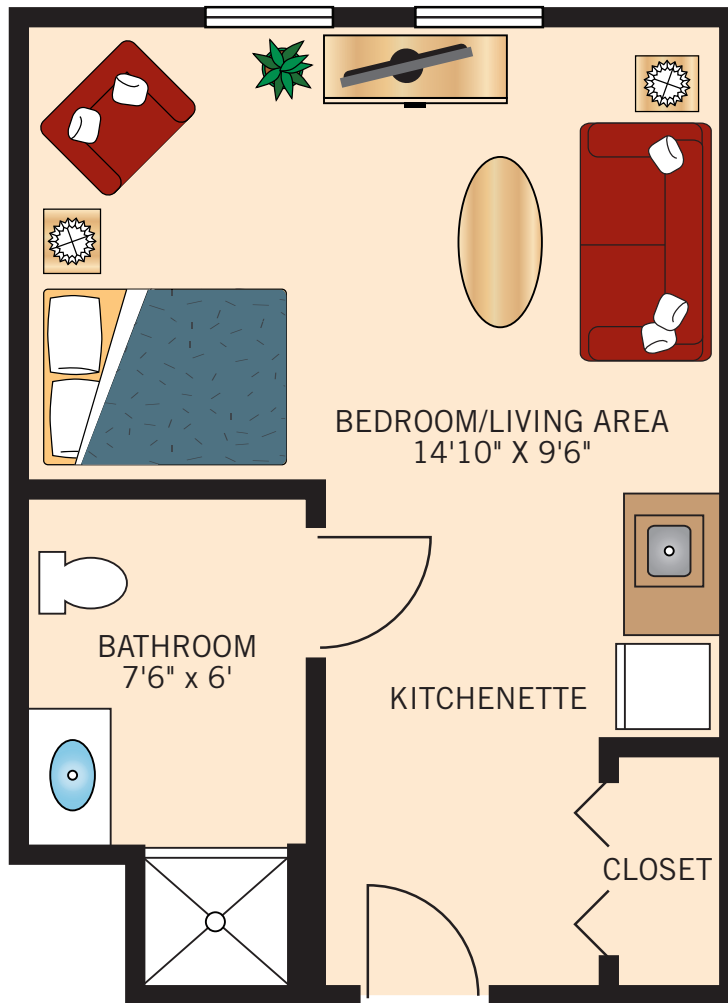

STUDIO

300 Square Feet

Floor plans are not to scale and are shown for comparative purposes only.
Actual apartment floor plans may have minor variations.

ONE BEDROOM

500 Square Feet

Floor plans are not to scale and are shown for comparative purposes only.
Actual apartment floor plans may have minor variations.

TWO BEDROOM

623 Square Feet

Floor plans are not to scale and are shown for comparative purposes only.
Actual apartment floor plans may have minor variations.