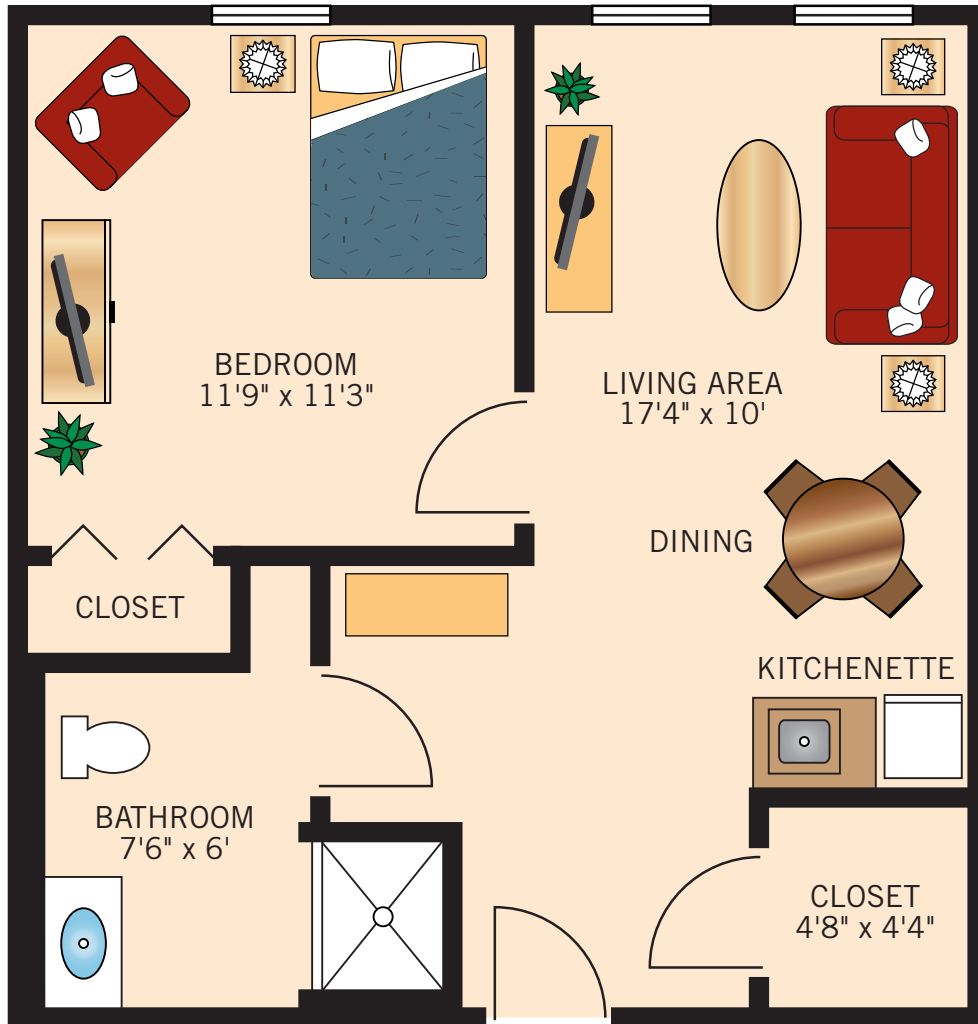

STUDIO

300 Square Feet

Floor plans are not to scale and are shown for comparative purposes only.
Actual apartment floor plans may have minor variations.

ONE BEDROOM

500 Square Feet

Floor plans are not to scale and are shown for comparative purposes only.
Actual apartment floor plans may have minor variations.

TWO BEDROOM

623 Square Feet

Floor plans are not to scale and are shown for comparative purposes only.
Actual apartment floor plans may have minor variations.